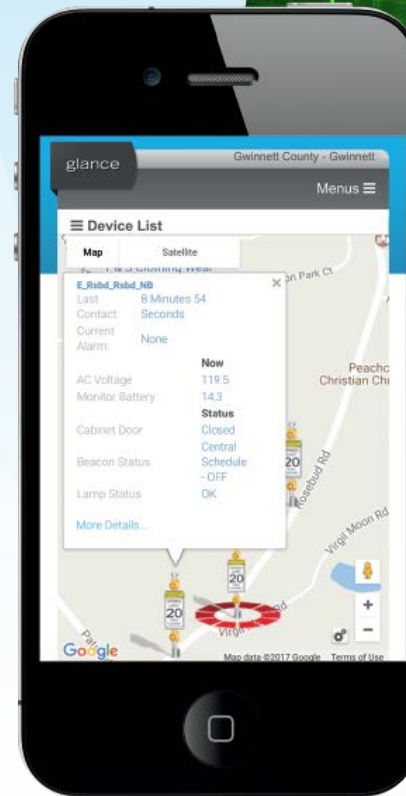

EASIER TO:

Monitor Your Assets

- Automated Alerts
- Remote Access
- Automated Reports