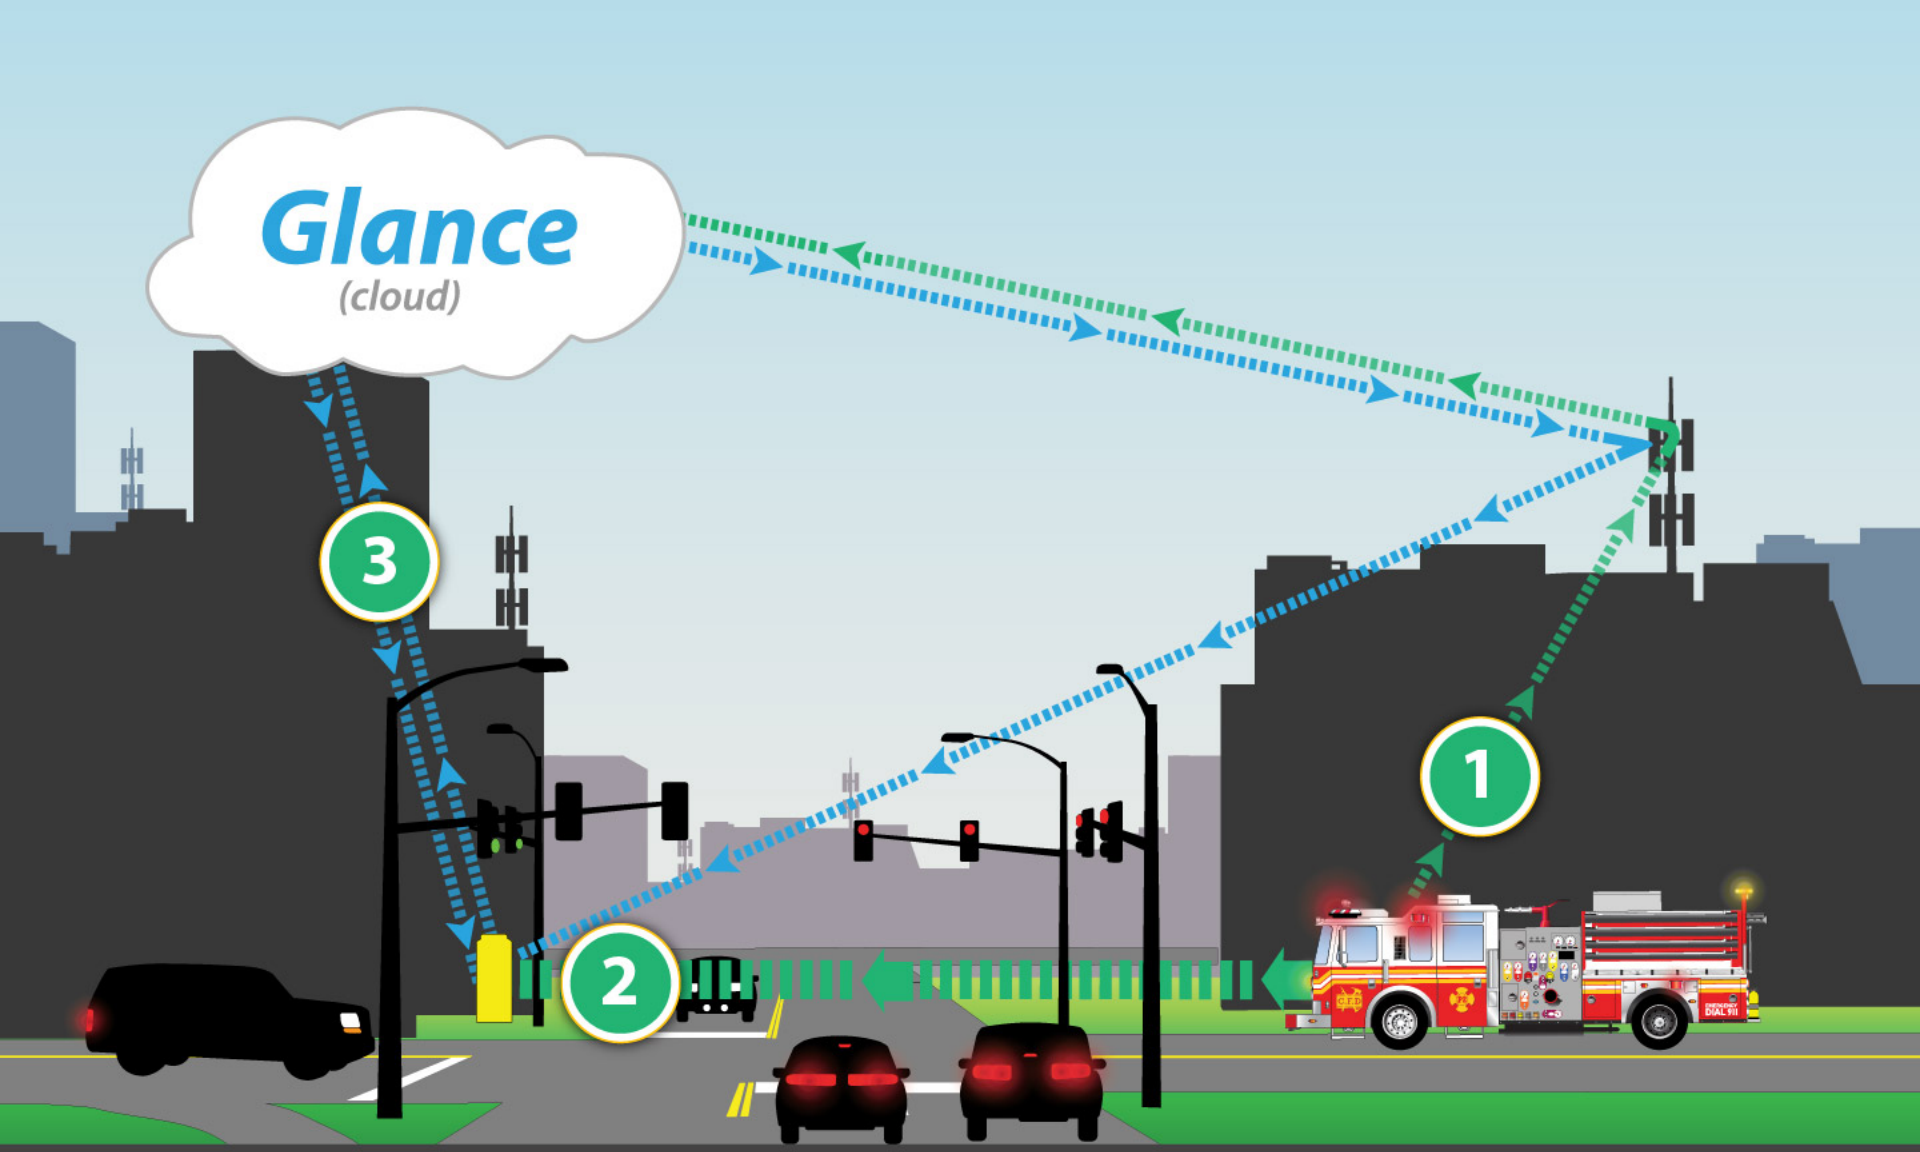

Glance

(cloud)

1. Notify

2. Preempt

3. Adapt