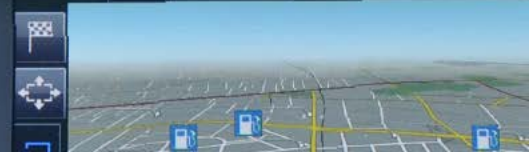

PRODUCTS

► **Glance
TravelSafely™**