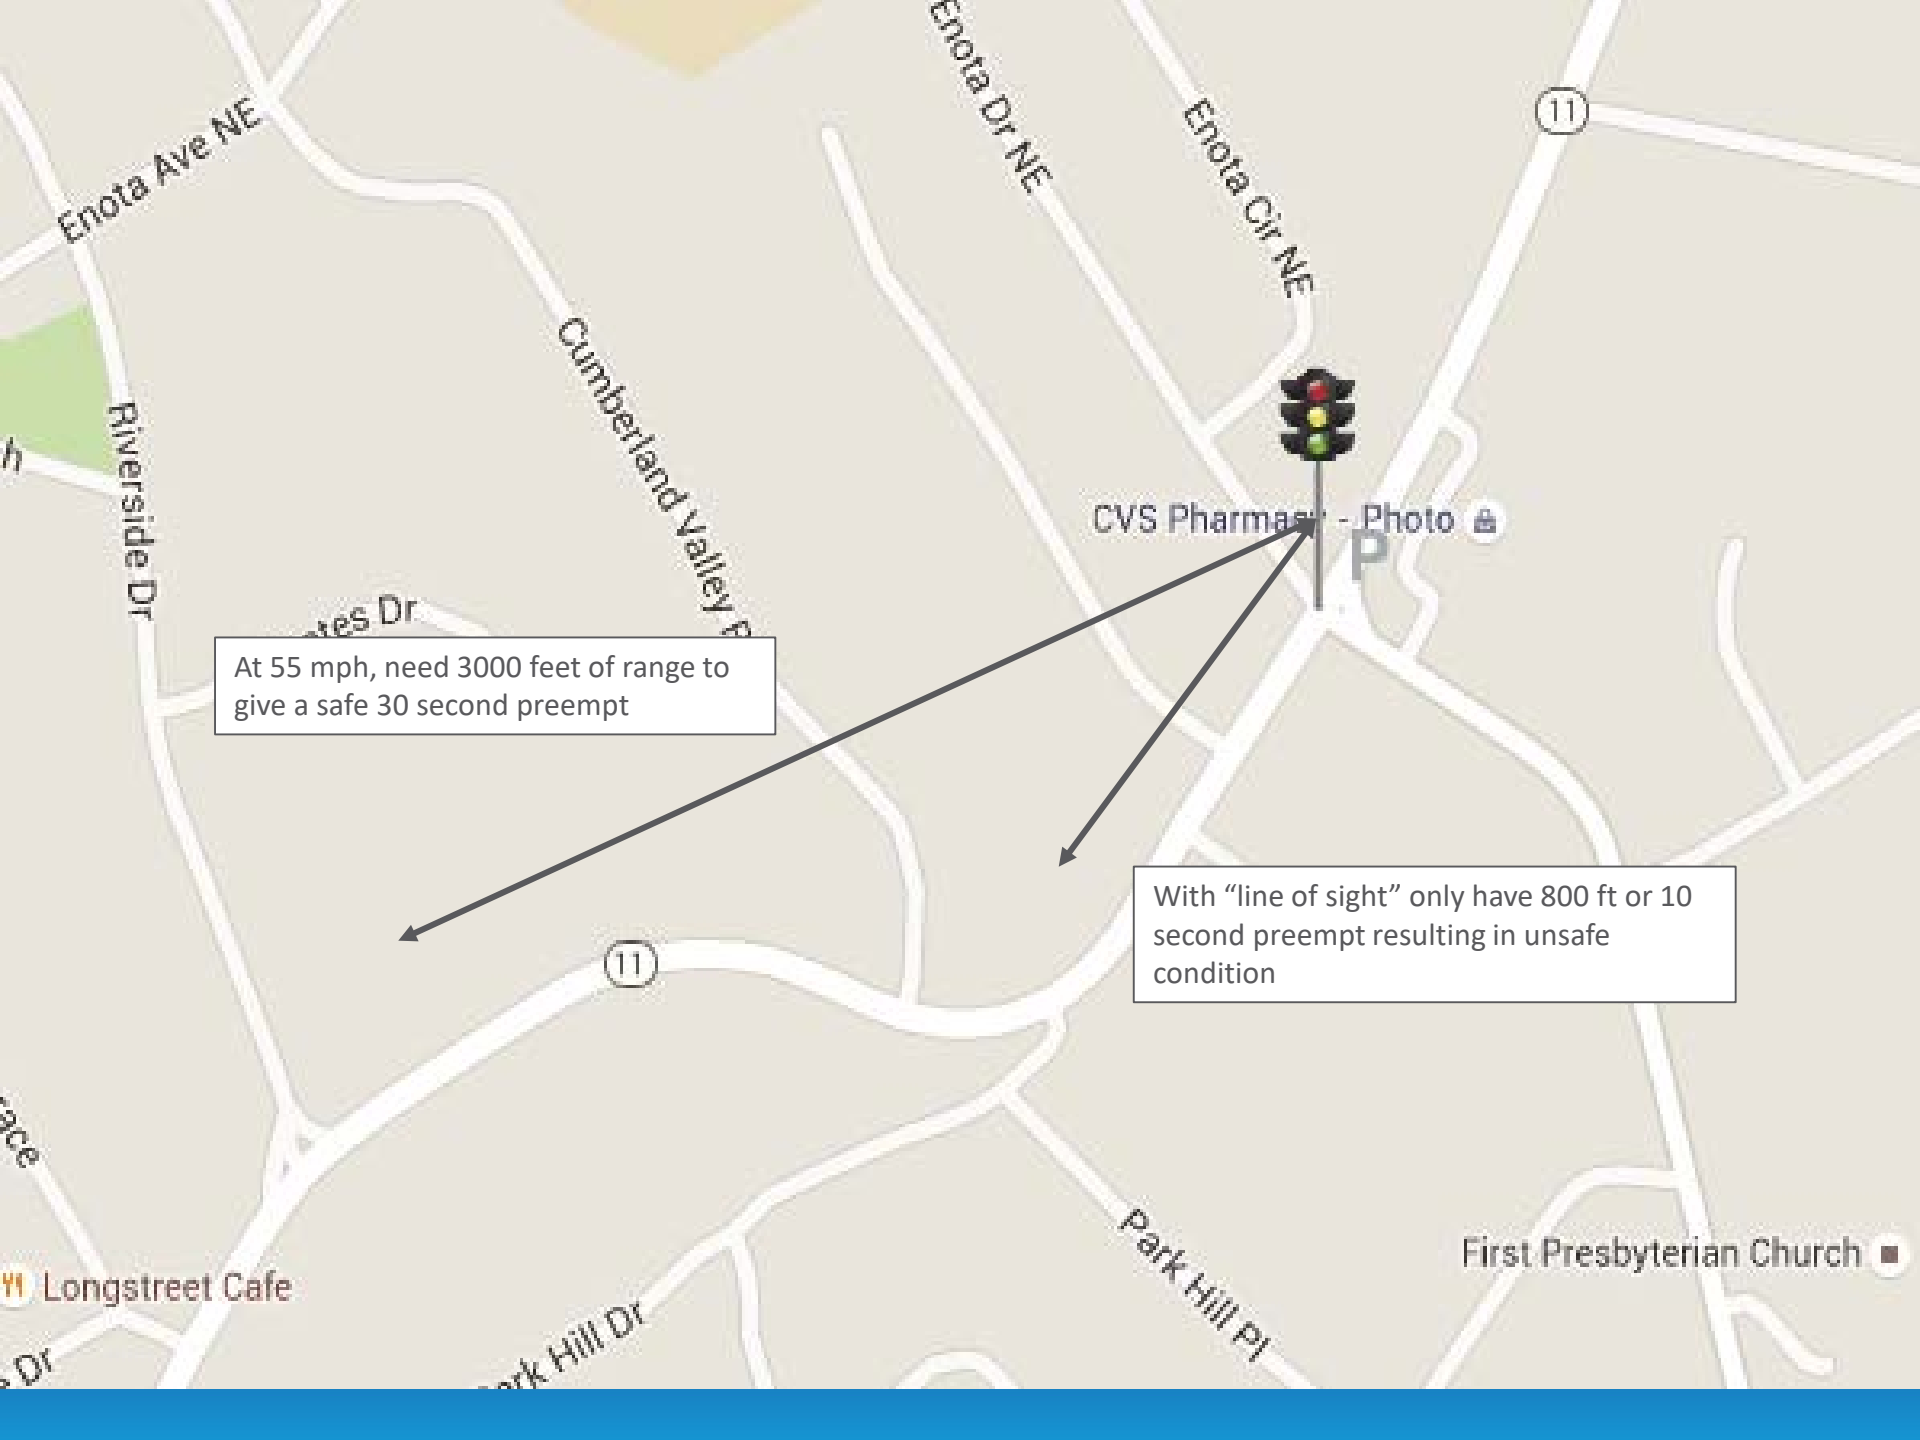

# Glance

(cloud)

1. Notify

2. Preempt

3. Adapt

At 55 mph, need 3000 feet of range to give a safe 30 second preempt

With "line of sight" only have 800 ft or 10 second preempt resulting in unsafe condition