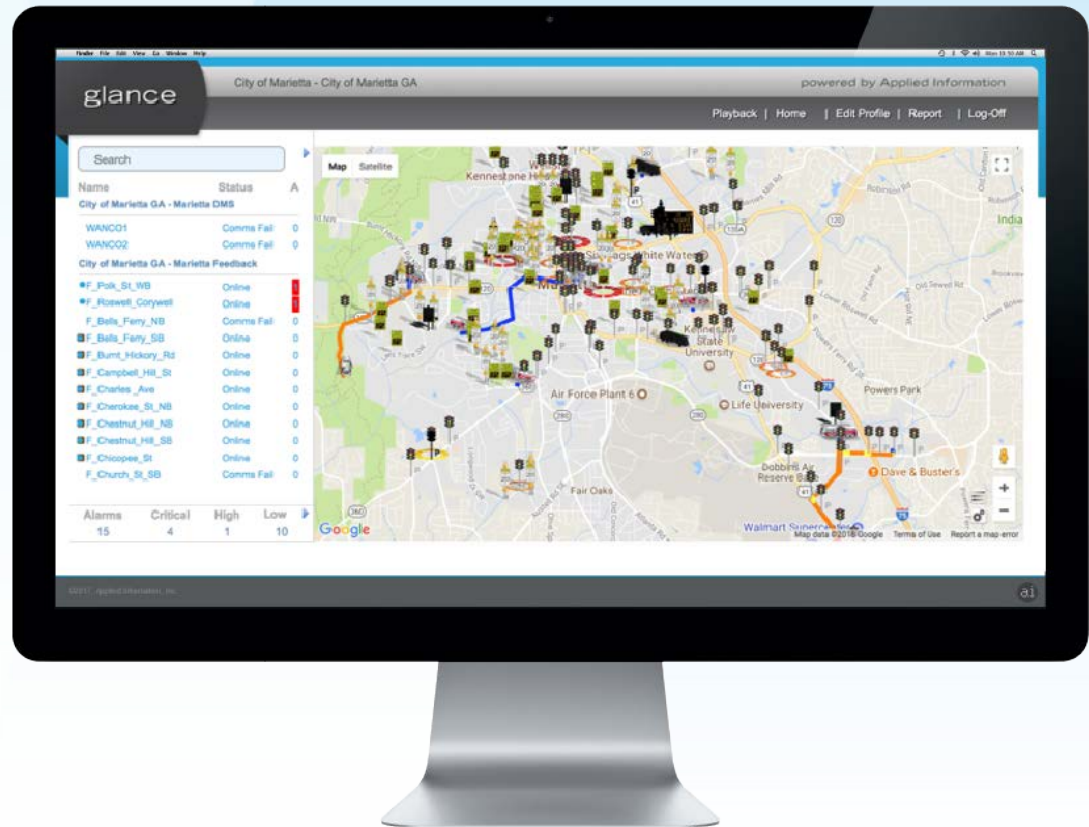

# Connect and monitor all your devices

School Beacons

Pedestrian Safety

Mobile Video

Signal Controllers

Performance Measures

Parking Guidance

Preemptions

Connected Vehicles

Loadswitch

GLANCE  
**TRAVELSAFE**™

# GLANCE SMART CITY SUPERVISORY SYSTEM™

## Revolutionize Traffic in Your City

- View all your ITS devices at a Glance
- Completely Cloud-based solution
- Seamless integration with TravelSafely
- Unparalleled reporting options and features
- Reduces overall maintenance costs