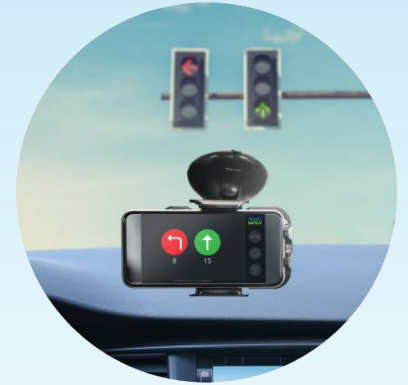

# Core Product Lines

**Preemption  
& Priority**

**Connected  
Signal  
Controllers**

**Connected  
School  
Beacons**

**Glance  
TravelSafely**

PRODUCTS

- ▶ **Emergency Vehicle Preemption Systems**